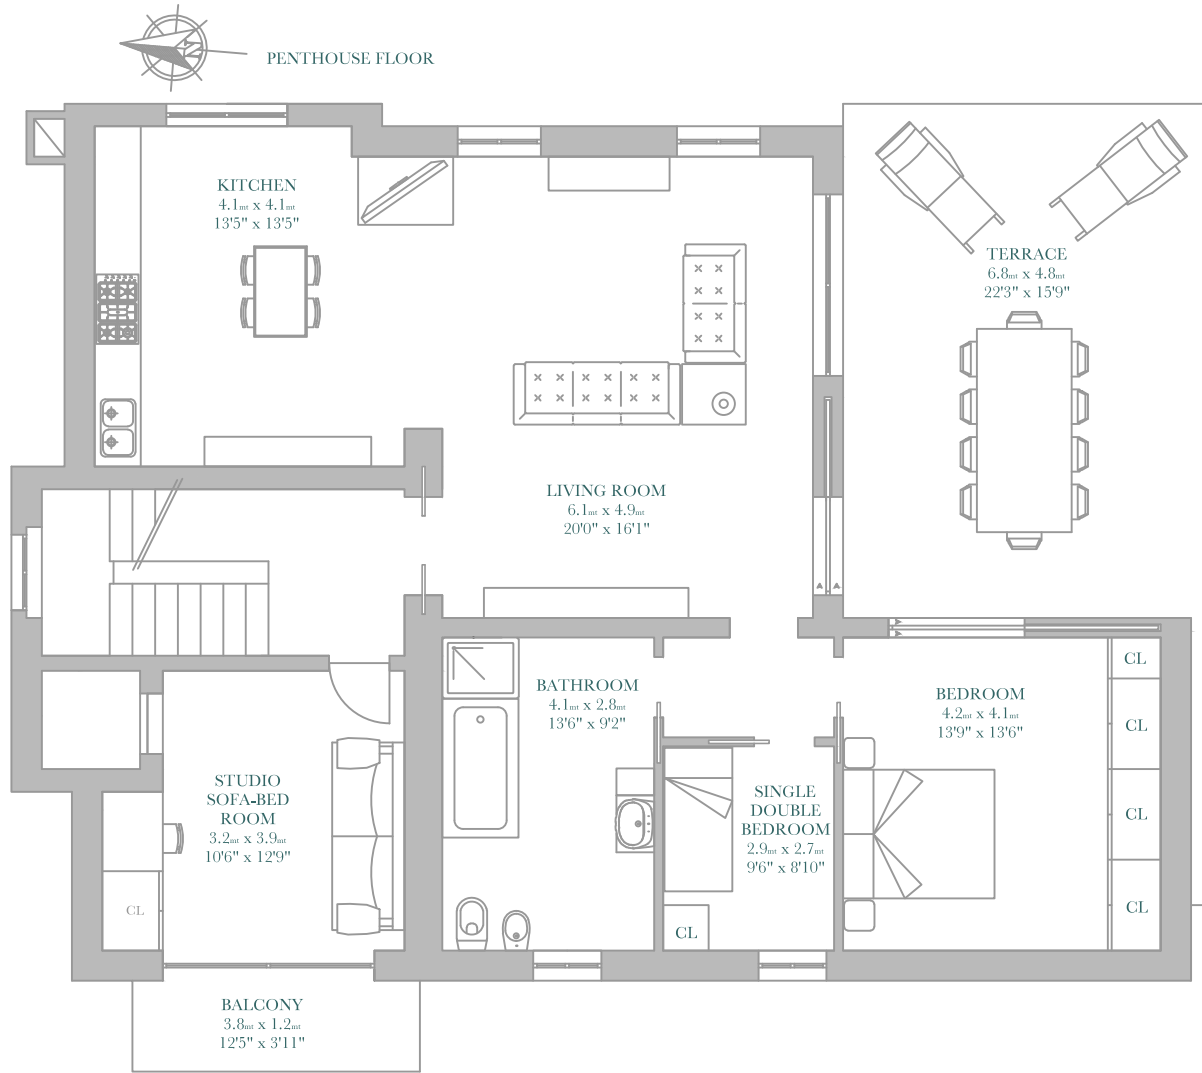

PENTHOUSE FLOOR

VILLA RENZA

OLIVETO LARIO ITALY

Via Cadorna, 80 - Oliveto Lario - LC - Italy - +39 335.815.71.93 - villarenza.com

All dimensions are approximate and subject to normal construction variances and tolerances.
These are artist renderings and do not indicate the final product, ask us for more details.