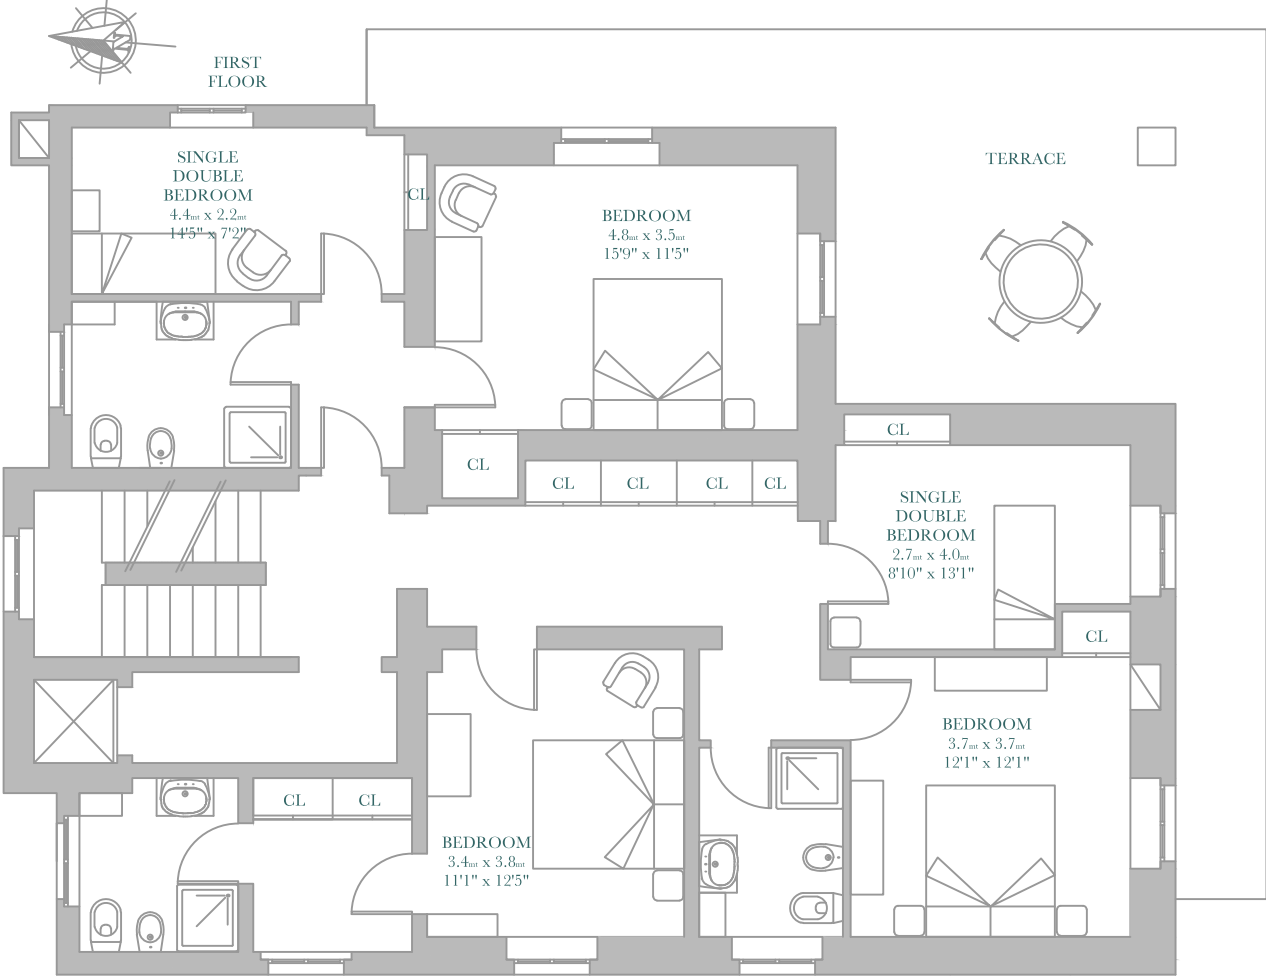

FIRST FLOOR

VILLA RENZA

OLIVETO LARIO ITALY

Via Cadorna, 80 - Oliveto Lario - LC - Italy - +39 335.815.71.93 - villarenza.com

All dimensions are approximate and subject to normal construction variances and tolerances. These are artist renderings and do not indicate the final product, ask us for more details.