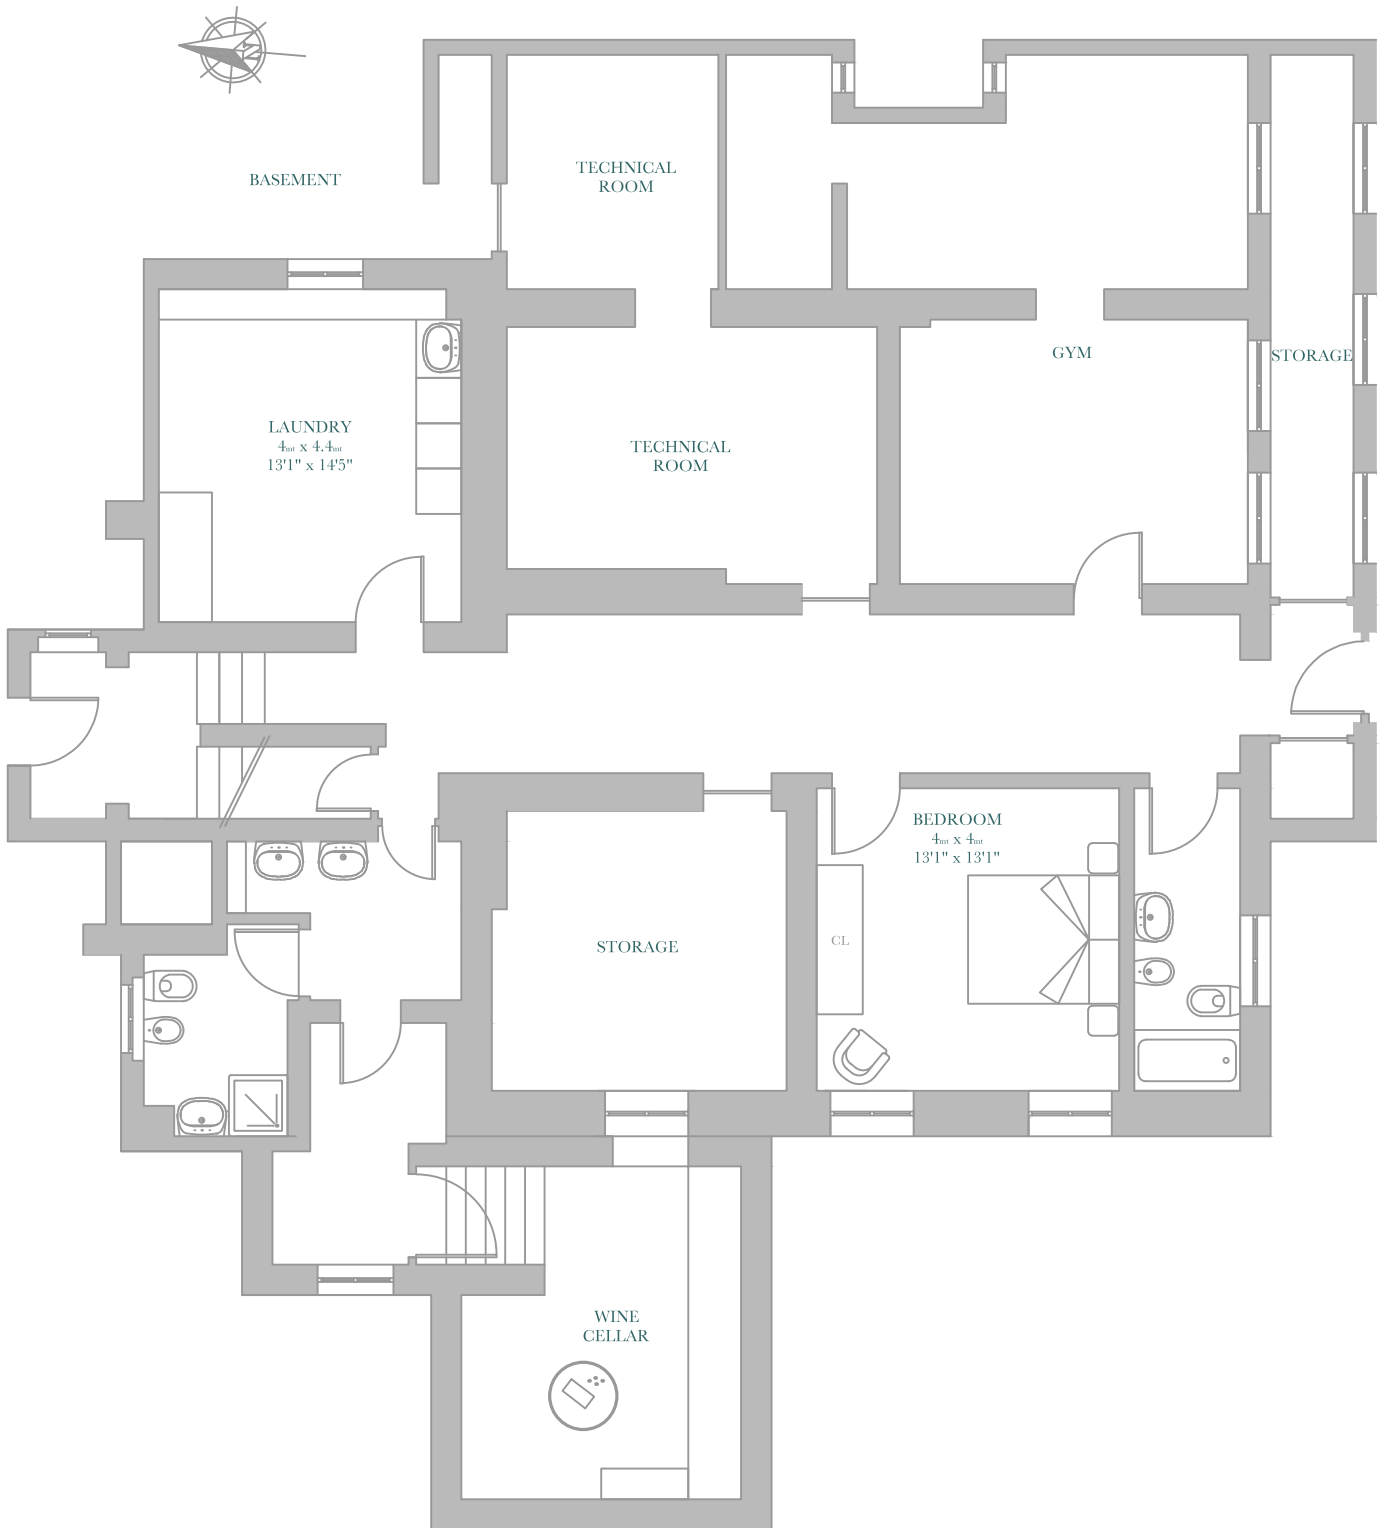

BASEMENT

VILLA RENZA

OLIVETO LARIO ITALY

Via Cadorna, 80 - Oliveto Lario - LC - Italy - +39 335.815.71.93 - villarenza.com

All dimensions are approximate and subject to normal construction variances and tolerances.
These are artist renderings and do not indicate the final product, ask us for more details.