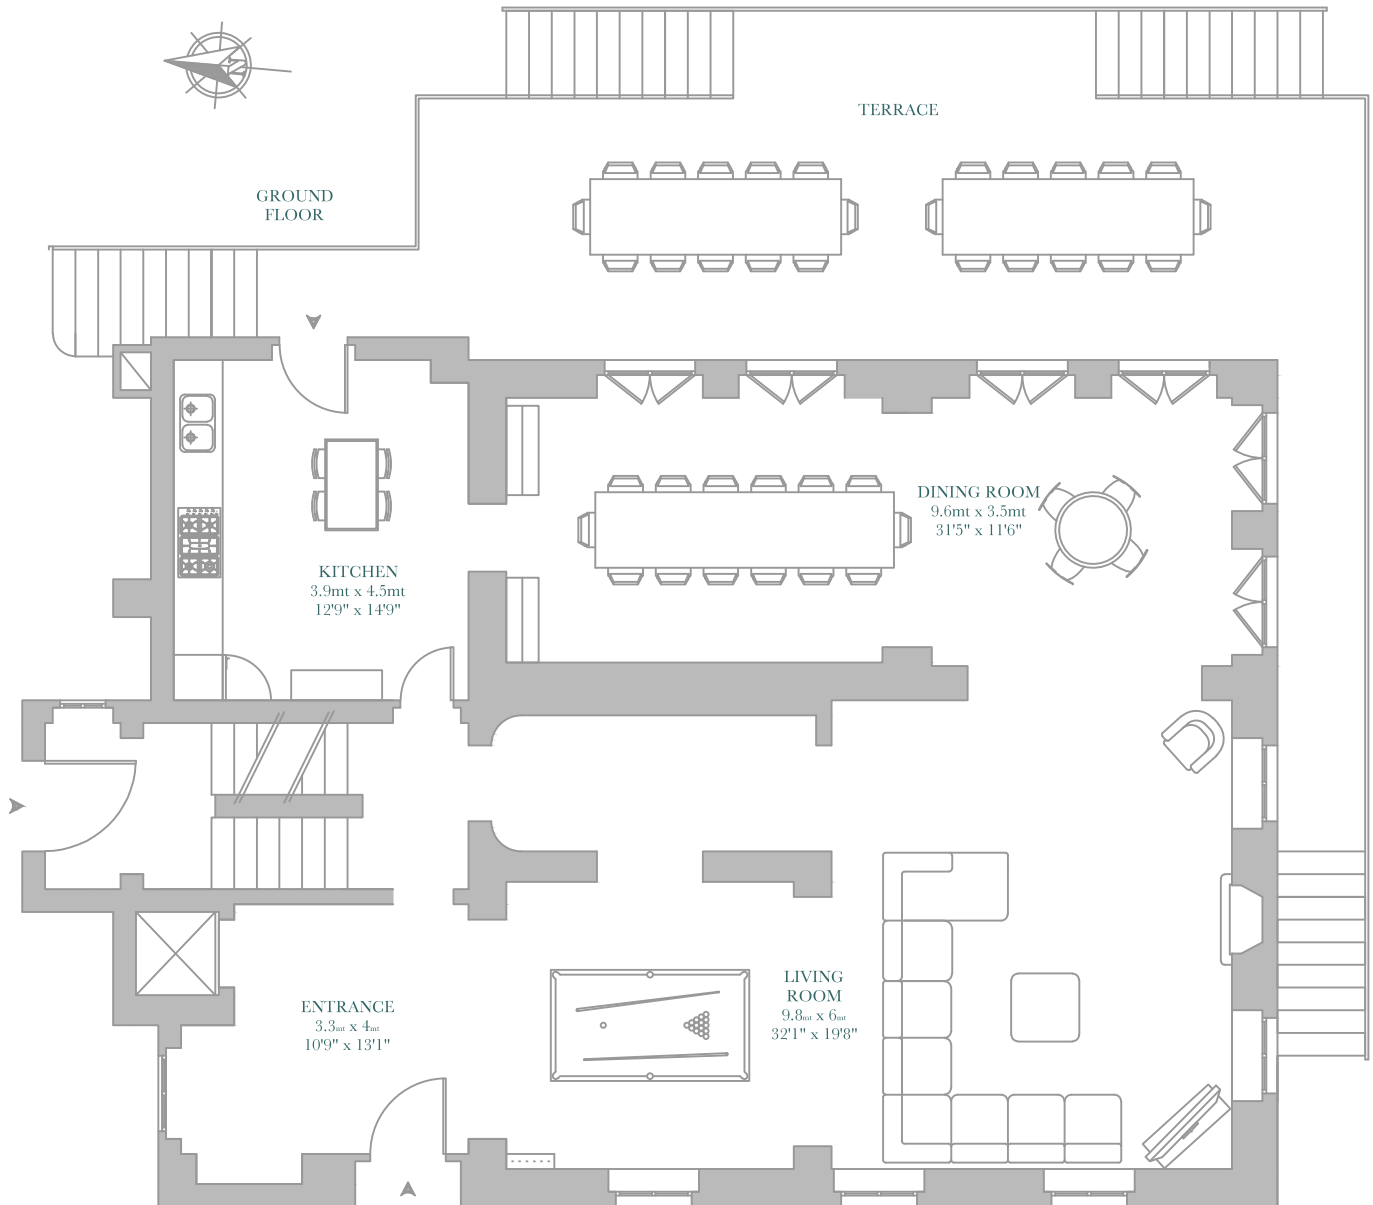

GROUND FLOOR

VILLA RENZA

OLIVETO LARIO ITALY

Via Cadorna, 80 - Oliveto Lario - LC - Italy - +39 335.815.71.93 - villarenza.com

All dimensions are approximate and subject to normal construction variances and tolerances.
These are artist renderings and do not indicate the final product, ask us for more details.